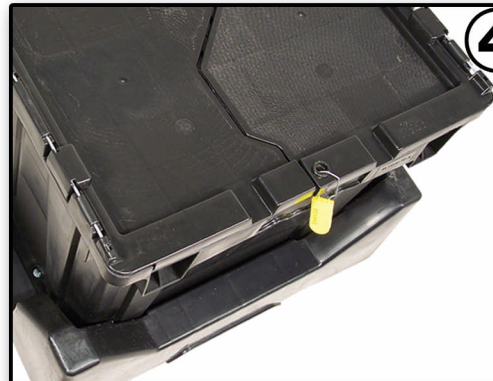

2

Place one of the lightweight plastic bins on its custom designed dolly for easy loading.

3

As you fill each plastic bin, just stack more bins on top. The interlocking dolly and bin system allows you to stack up to 4 high.

4

Reinforced tie-holes allow you to seal boxes with security seals, zip ties, or locks.

5

When you are ready, your full bins will be moved from your old office to your new one.

6

The EZ-Crate is as easy to unload as it is to load. Now your move is complete. It's that easy!